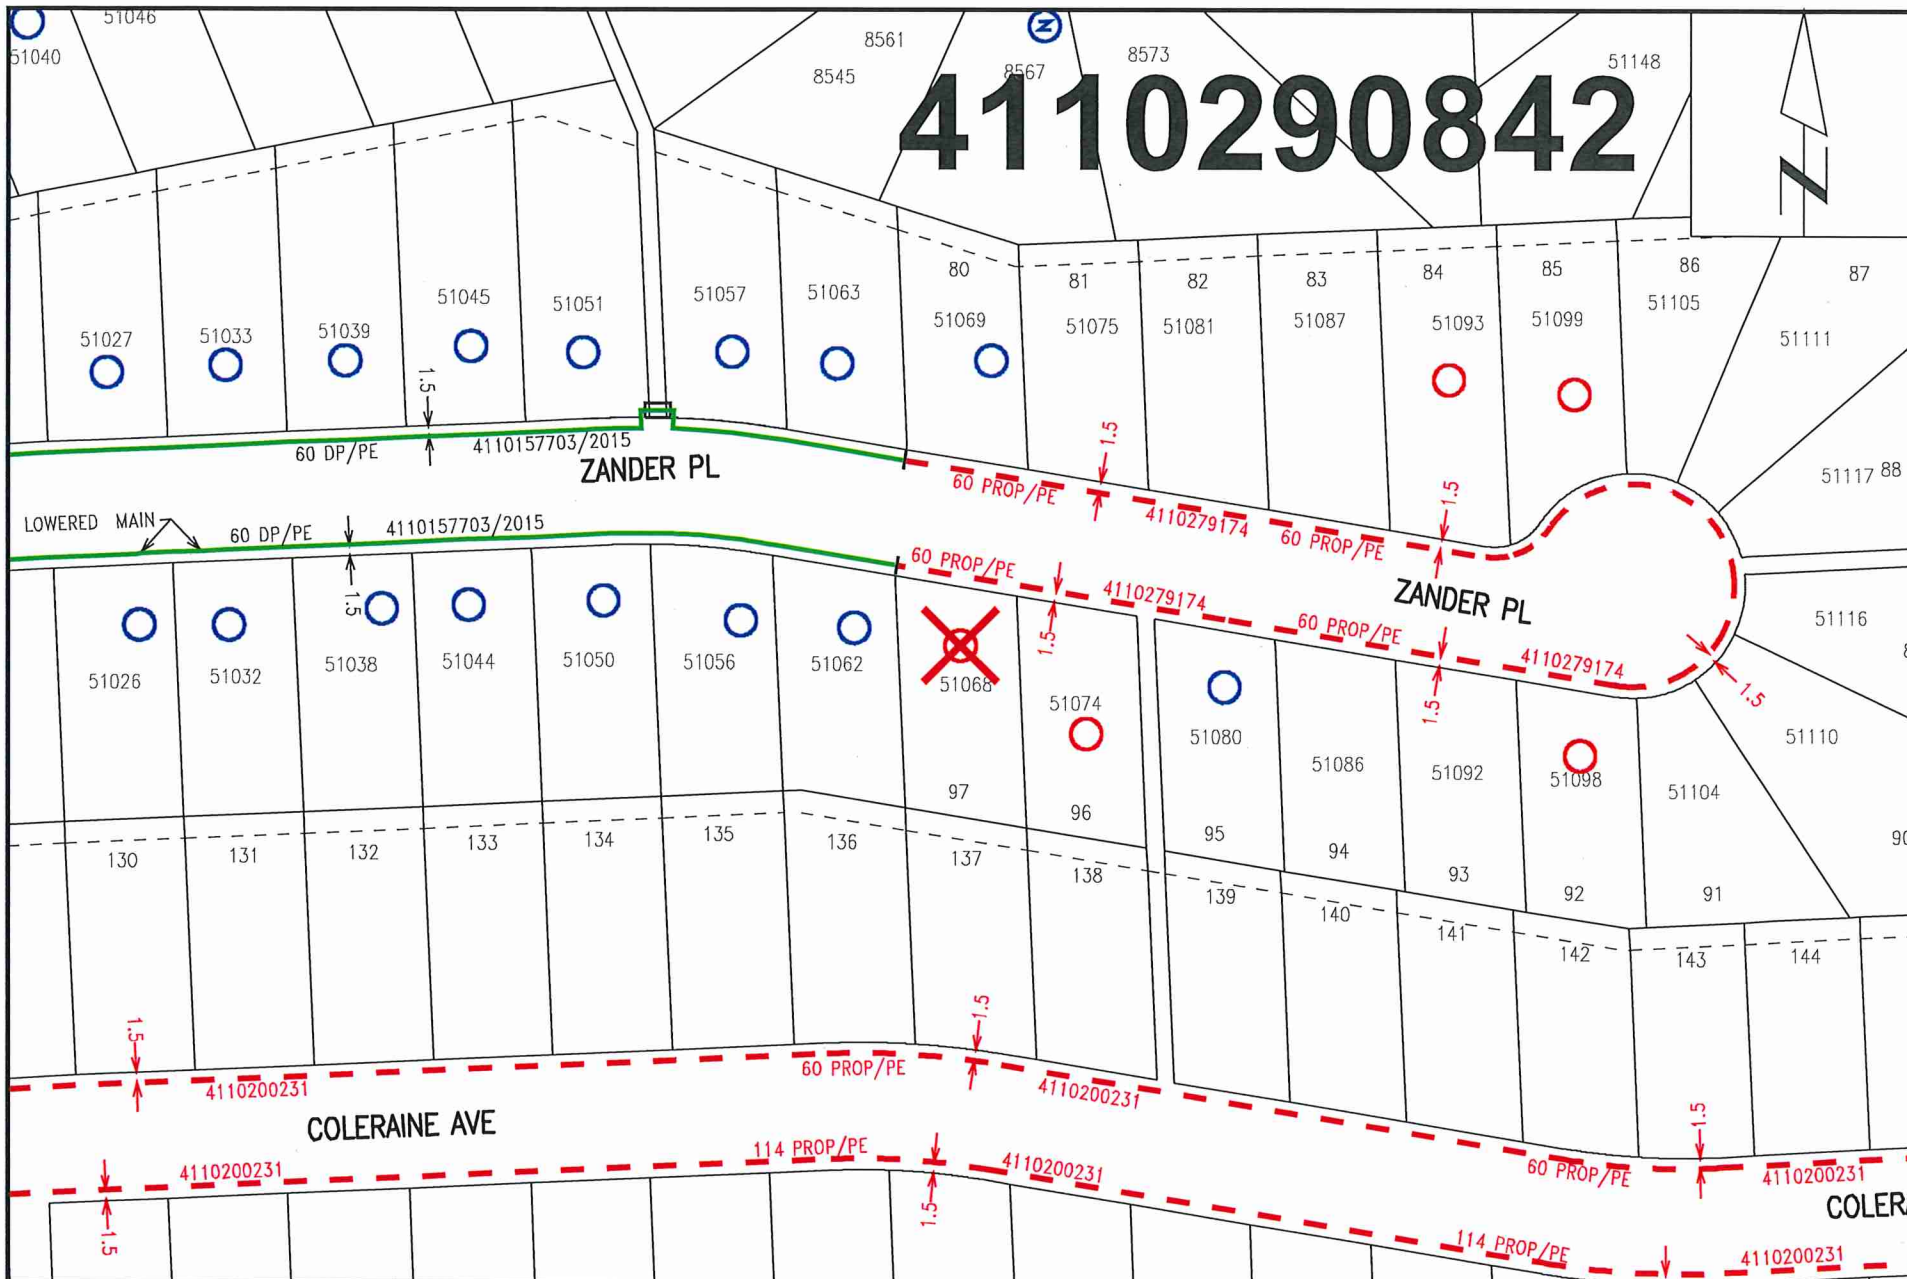

4110290842

Nearest Intersection: Sophie Cres and Willard Pl.
 Distance from lot to intersection is 154 meters (2 degrees West of North).
 View Scale: 1:1000

51068 Zander Pl, Chilliwack

Order #: 30982495 Prem #: 10084287 City Limits: Chilliwack

X: 1305733100.00 Y: 469056484.00

Select autotext type 2018/05/18